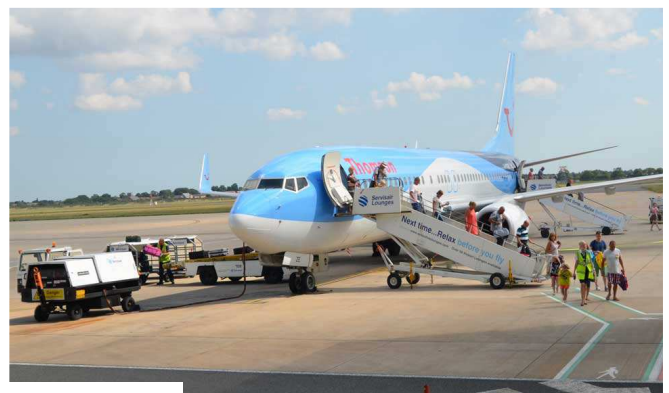

Airport Backdrops – PAIR Code 295