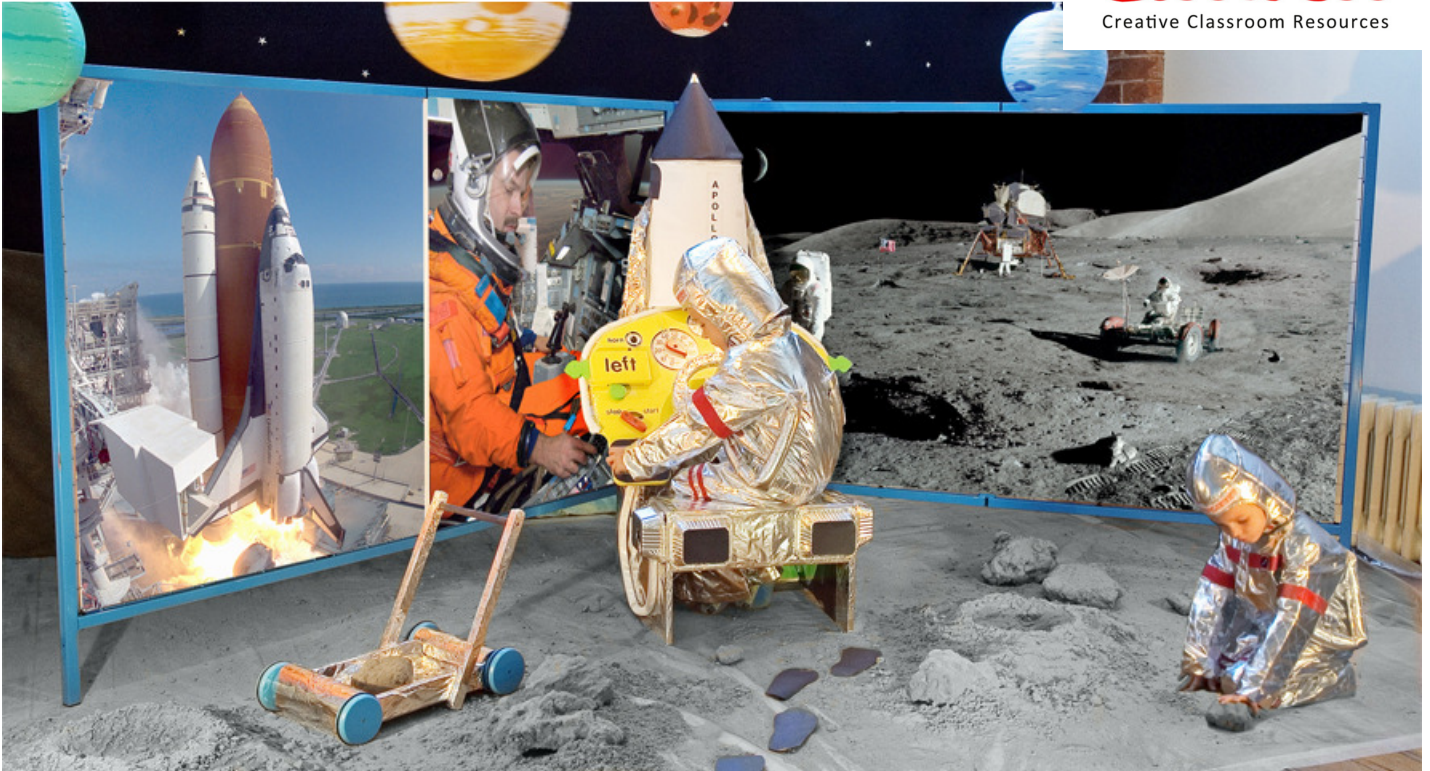

Role Play – Speaking & Listening – Creative Writing - Discussion

Outdoor/Indoor Theme Screens

Role Play Backdrops

Create life like play environments with these professional backdrops. Two large frames lock together to form a stable corner onto which the Themed Banners can be mounted to give a scenic background, giving role play added realism and creating opportunities for topics and discussion.

Alternatively, the banners can be mounted on an existing wall or corner. The banners are made from robust PVC and roll up into storage tubes when not in use.

With the option of additional feet, the screens can be used individually as stand alone screens or separately to widen the scope of the scene. Can be used indoors or outside. * Banner size : 176cm x 1010cm

Theme Screen Frames

The two frames lock together at right angles and the banners attach using elasticated toggles. Frame size : 120 x 180cm
(One frame only shown)

Code 267 £325.00 PAIR

Theme Screen Feet

With the addition of feet, the two frames can be used separately or in a straight line. (Not needed if frames locked together in right angled position)